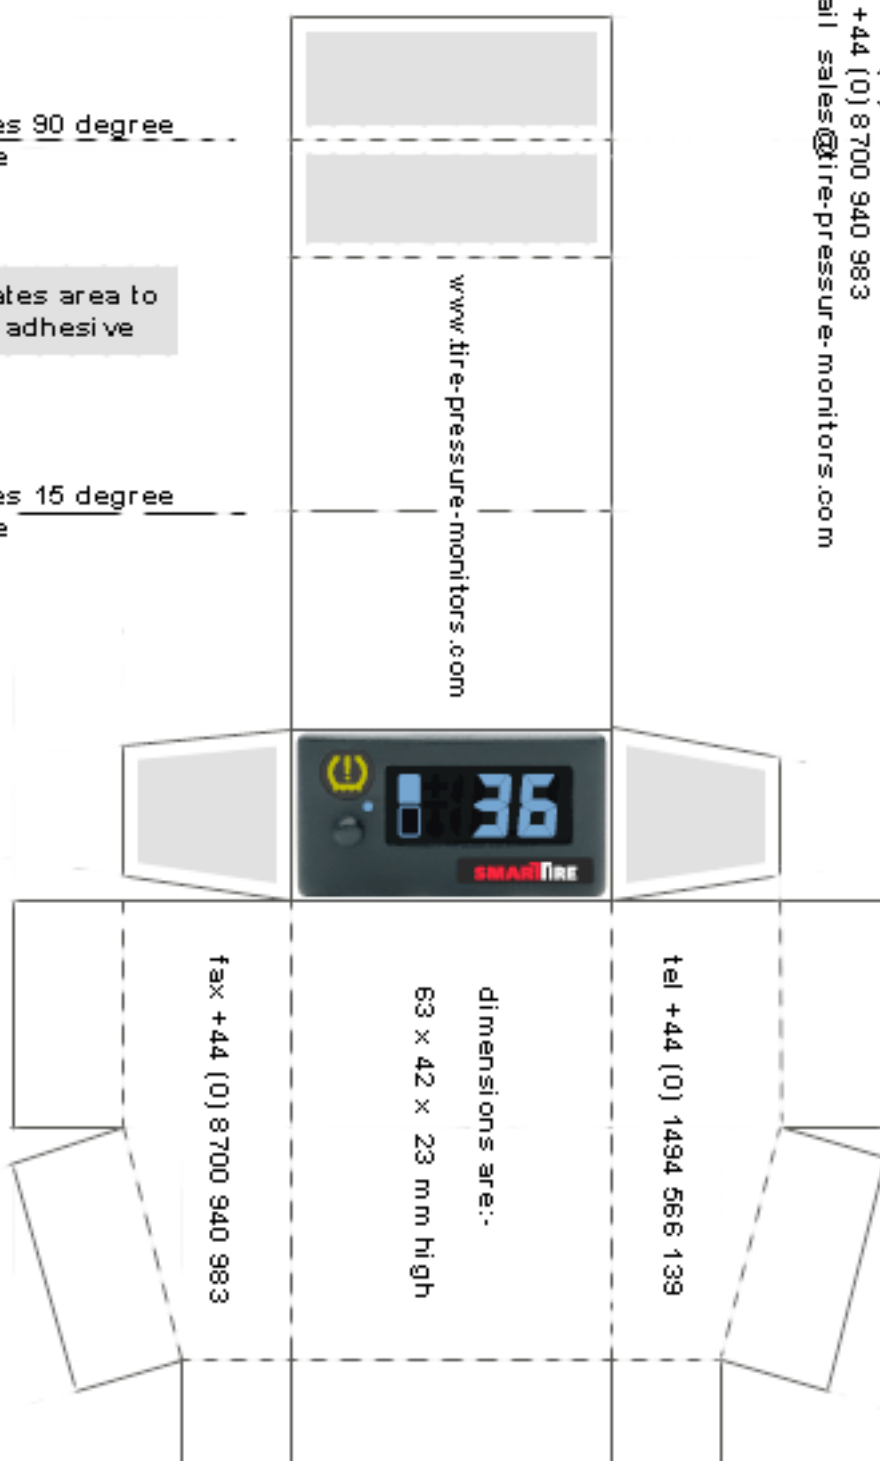

www.tire-pressure-monitors.com

tel +44 (0) 1494 566 139
fax +44 (0) 8700 940 983
email sales@tire-pressure-monitors.com

indicates 90 degree
fold line

indicates area to
apply adhesive

indicates 15 degree
fold line

Motorcycle Tire Pressure Monitor

ensure printer setting "Fit to page" is turned off when printing